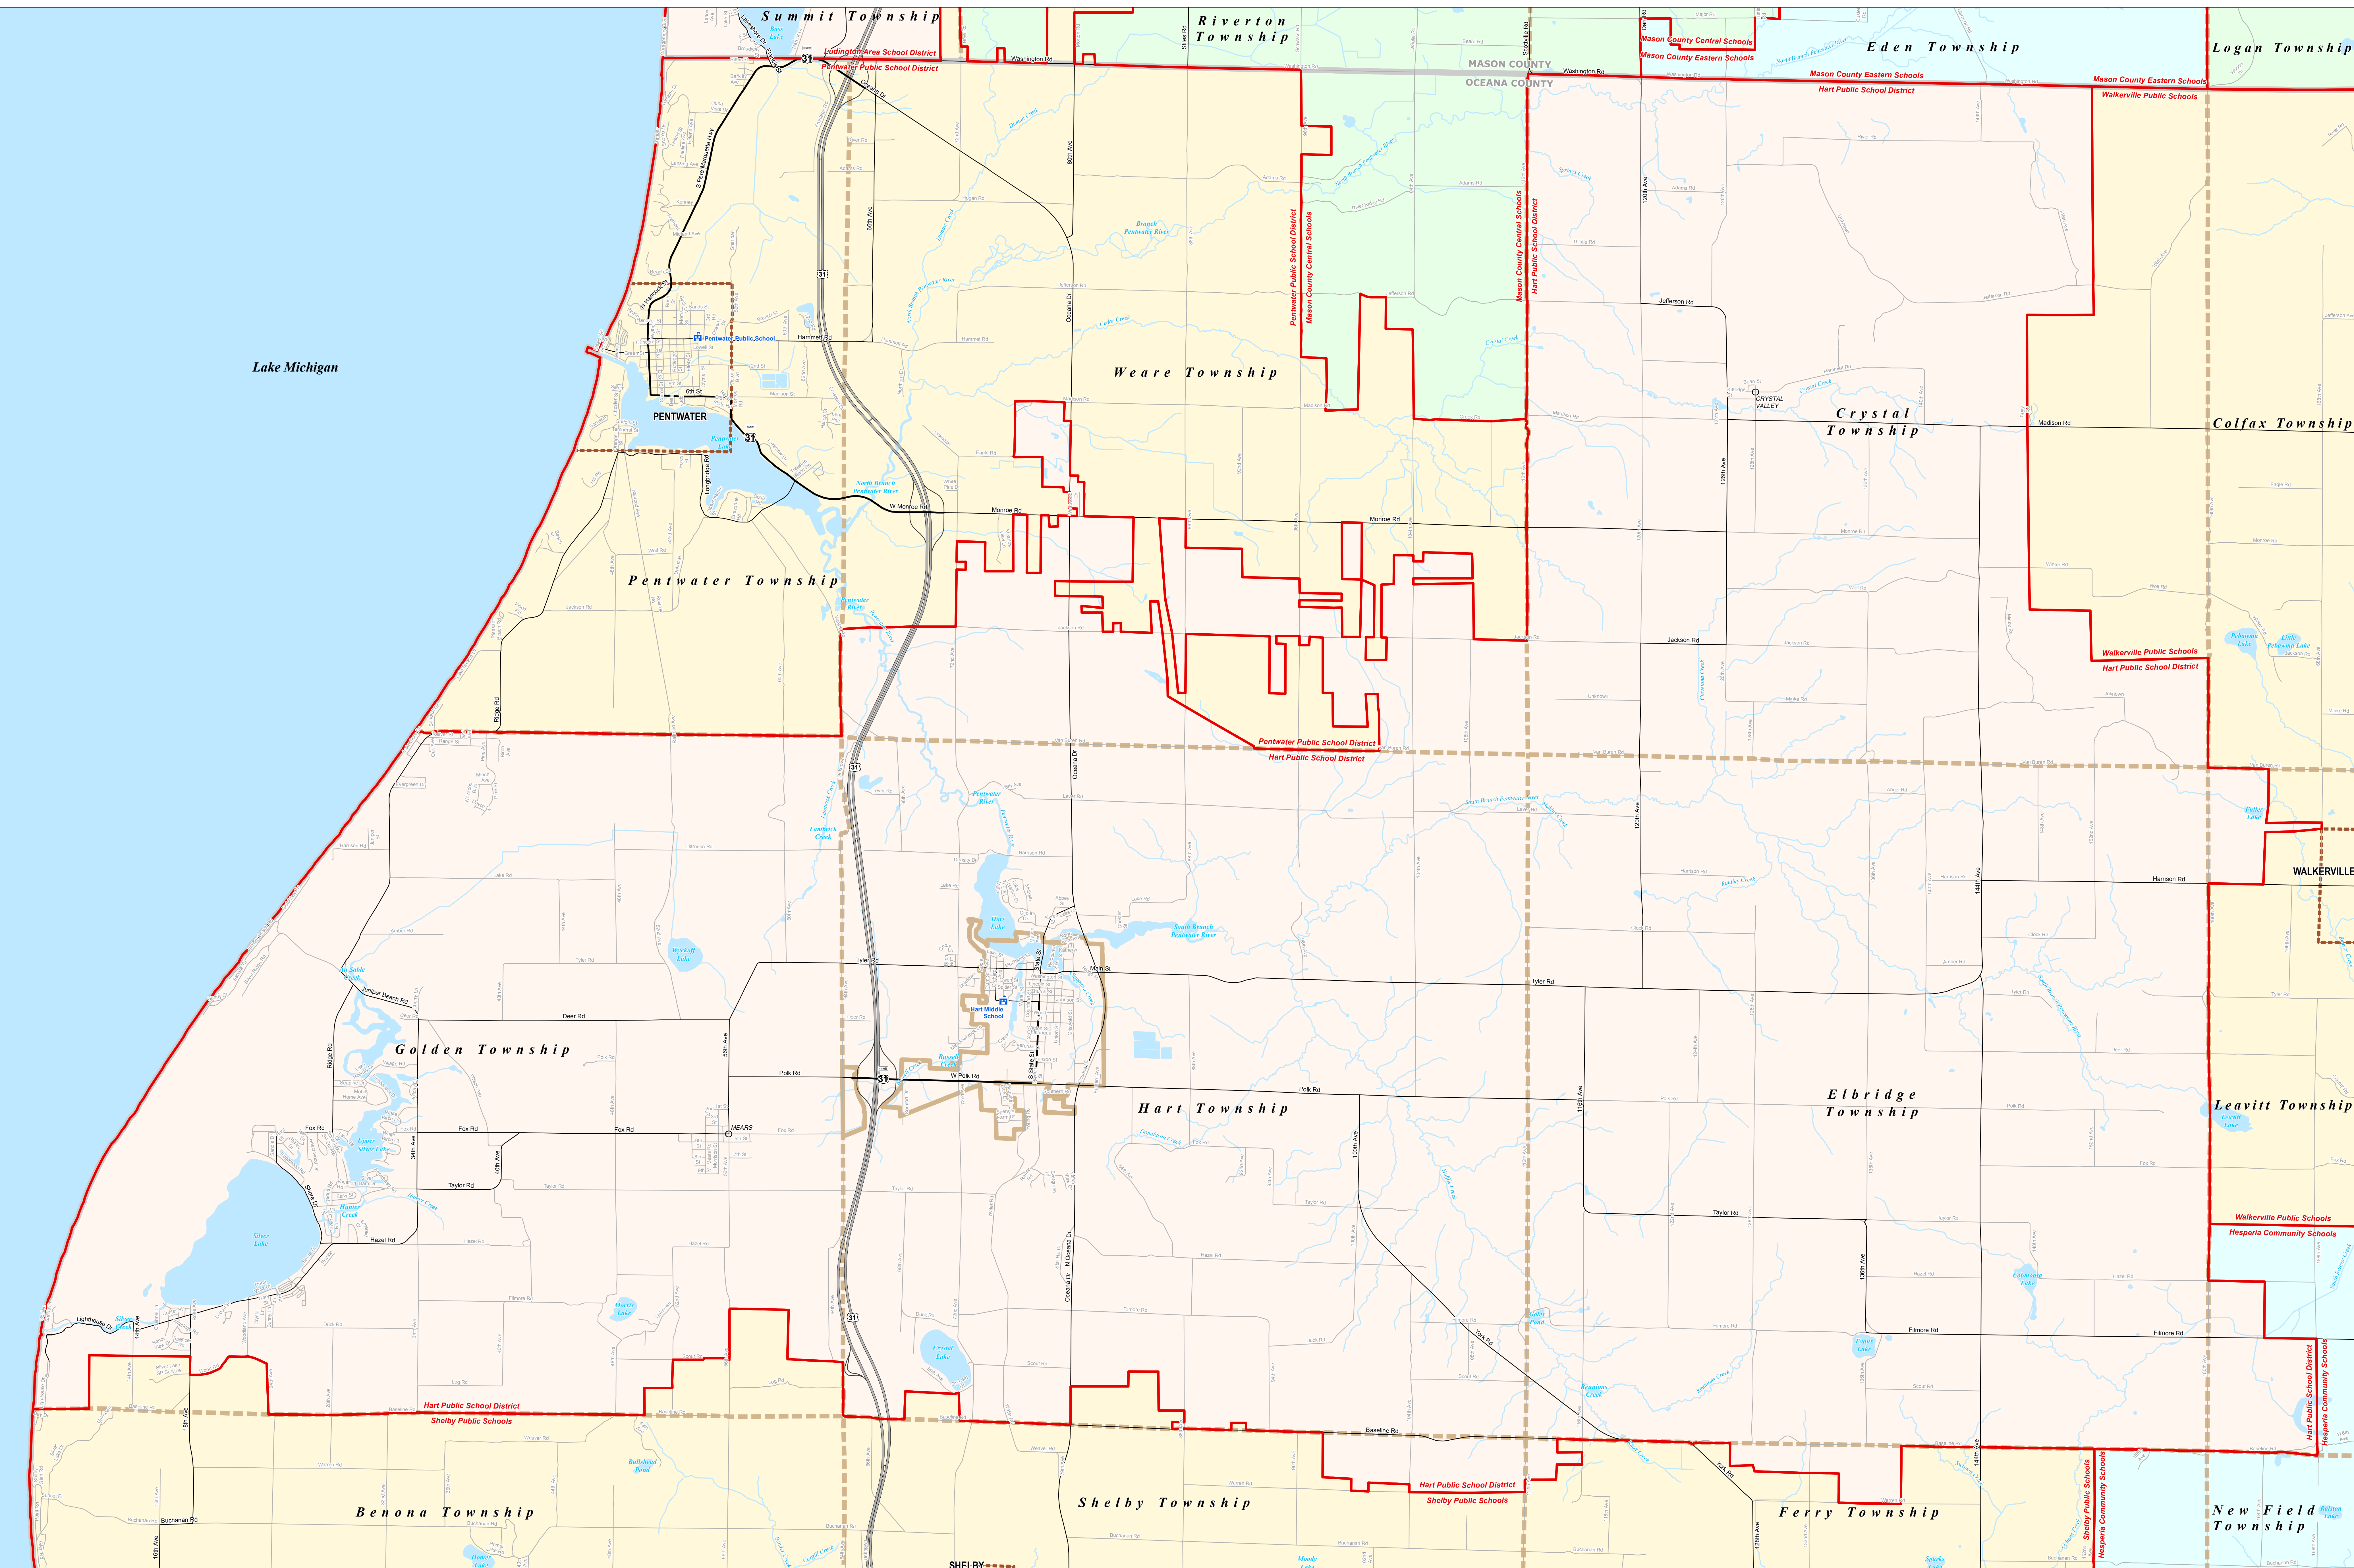

HART PUBLIC SCHOOL DISTRICT

Oceana Intermediate School District

0 0.25 0.5 Miles

All information presented in this publication is in the public domain and may be reproduced, reprinted, and redistributed as desired.

Legend	
School District	Unincorporated Place
County	School
City	Freeway
Township	Highway
Village	Primary Road
Census Designated Place	Local Road
Railroad	Water Feature
	River, Stream, or Drain